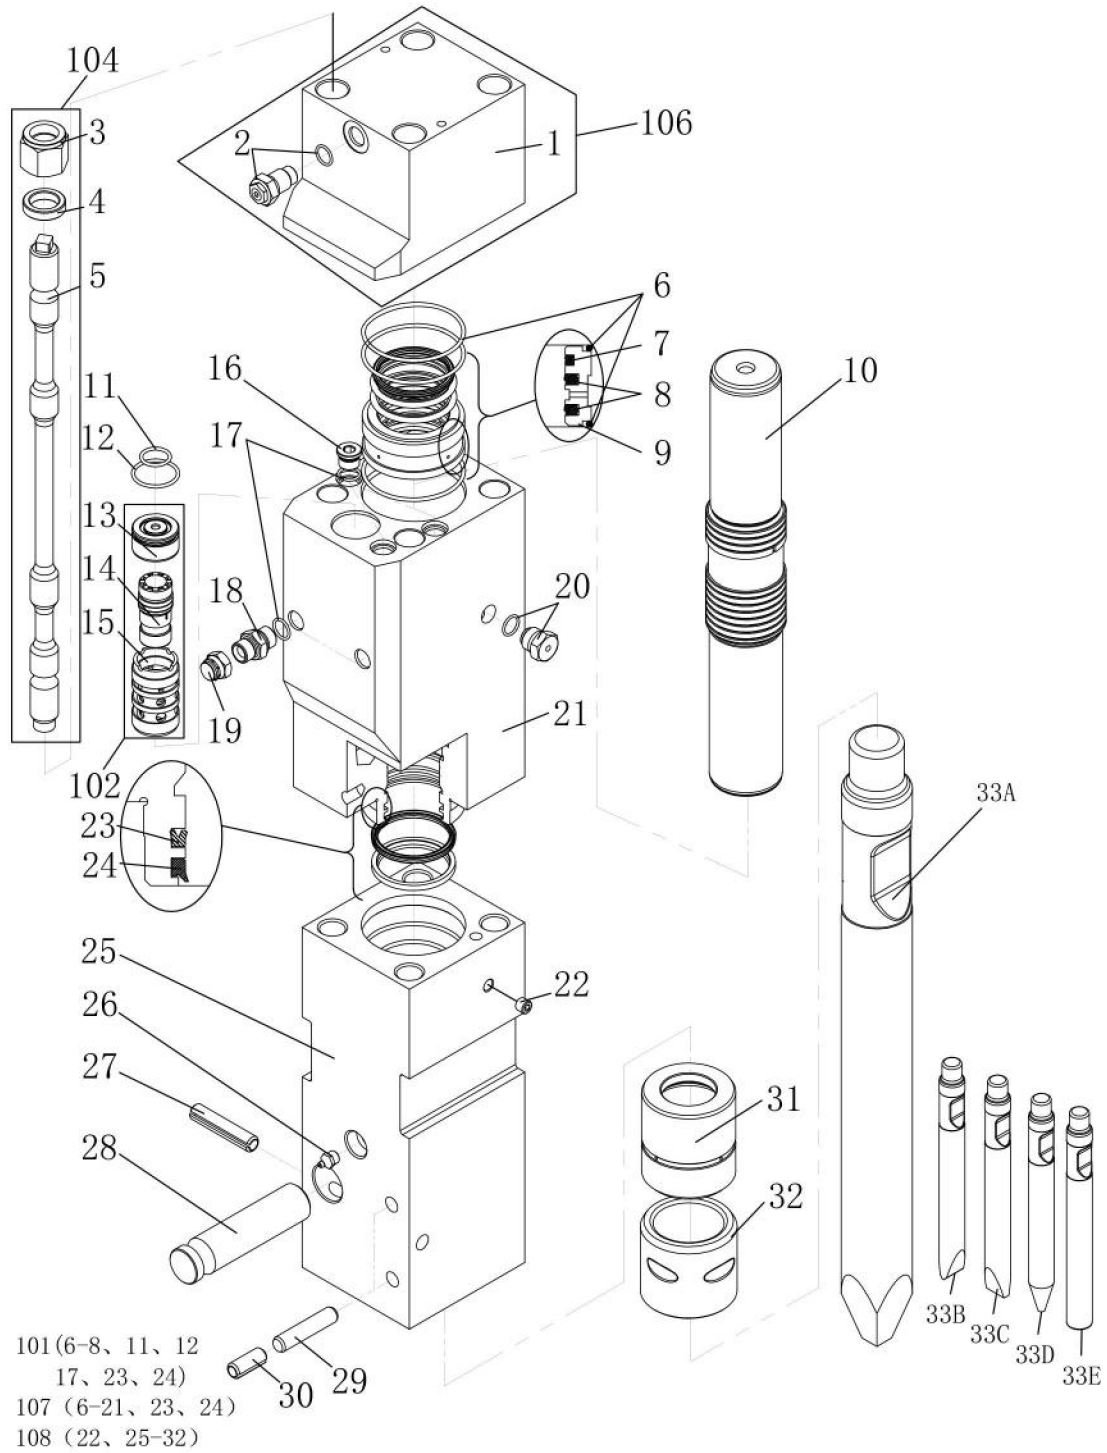

Catalogue de pièces

XRB68

101-1007

XRB68

NO.	PART NO.	PARTNAME	Q'TY
1	00400BH	Back Head	1
2	BHCVBF08	B/H Charging Valve	1
3	00400TBHN	Through Boit Hex. Nul	4
4	00400TBW	Through Boit Washer	4
5	00400TB	Through Boit	4
6	SAS239A	O Ring	3
7	SCG068	Gas Sea!	1
8	SCS068	Step Seal	2
9	00400SR-A	Sea! Retainer	1
10	00400P	Piston	1
11	SBG025	O Ring	1
12	SBG040	O Ring	1
13	00400VC	Valve Cap	1
14	00400V	Valve	1
15	00400VS	Valve Sleeve	1
16	SPBF08	Socket Plug	3
17	SBP018	O Ring	5
18	SABFF08	Screwed Adapter	2
19	ACBF08	Adapter Cap	2
20	ACVBF08-1	Air Check Valve	1
21	00400CY	Cylinder	1
22	SPBT04	Socket Plug	1
23	SCUP070	U-Packing	1
24	SCD070	Oust Sea!	1
25	00400FH-X1	Front Head	1
26	GNBT04	Grease Nipple	1
27	SP1680	Spring Pin	1
28	00400RP	Rod Pin	1
29	00400SP-X1	Stop Pin	2
30	SP1650	Spring Pin	2
31	00400RB-X1	Ring Bush	1
32	00400FC-X1	Front Caver	1
33A	00400T-M	Tool-M Type	1
338	00400T-V	Tool-VType	1
33C	00400T-H	Tool-H Type	1
33D	00400T-C	Tool-C Type	1
33E	00400T-B	Tool-B Type	1
101	00400S	Sea! Kit	1
102	00400V-AY	Valve Assy	1
104	00400TB-AY	Through Boit Assy	4
105	00400TLB-ST	Tool Box Assy	1
106	00400BH-AY	Back Head Assy	1
107	00400CY-AY	Cylinder Assy	1
108	00400FH-X1-AY	Front Head Assy	1

XRB68

101-1008

XRB68

NO.	PART NO.	PARTNAME	Q'TY
1	00400F-B20	Frame	1
2	00400CRD	Cross Damper	1
3	00400BLD	Below Damper	1
4	00400SDA	Side Damper A	7
5	00400SOB	Side Damper B	2
6	00400SDC	Side Damper C	1
7	HBM2085	Hex.Bolt	10
8	W20	Washer	20
9	SW20	Spring Washer	10
10	HNM20	Hex.Nut	20
11	00400CV	Cover Plate	1
12	HBM1030	Hex.Bolt	6
13	W10	Washer	6
14A	00400MC-B	Mount Cap	1
14B	00400MC-B-BH	Mount Cap	1
15	00400MP	Mount Pin	2
16	00400MPR	Mount Pin Ring	2
17	00400MPS	Mount Pin Stopper	2
18	00400MPB	Mount Pin Bush	4
19	HBWH-AY	Hex.Bolt WrthHoleAssy	2