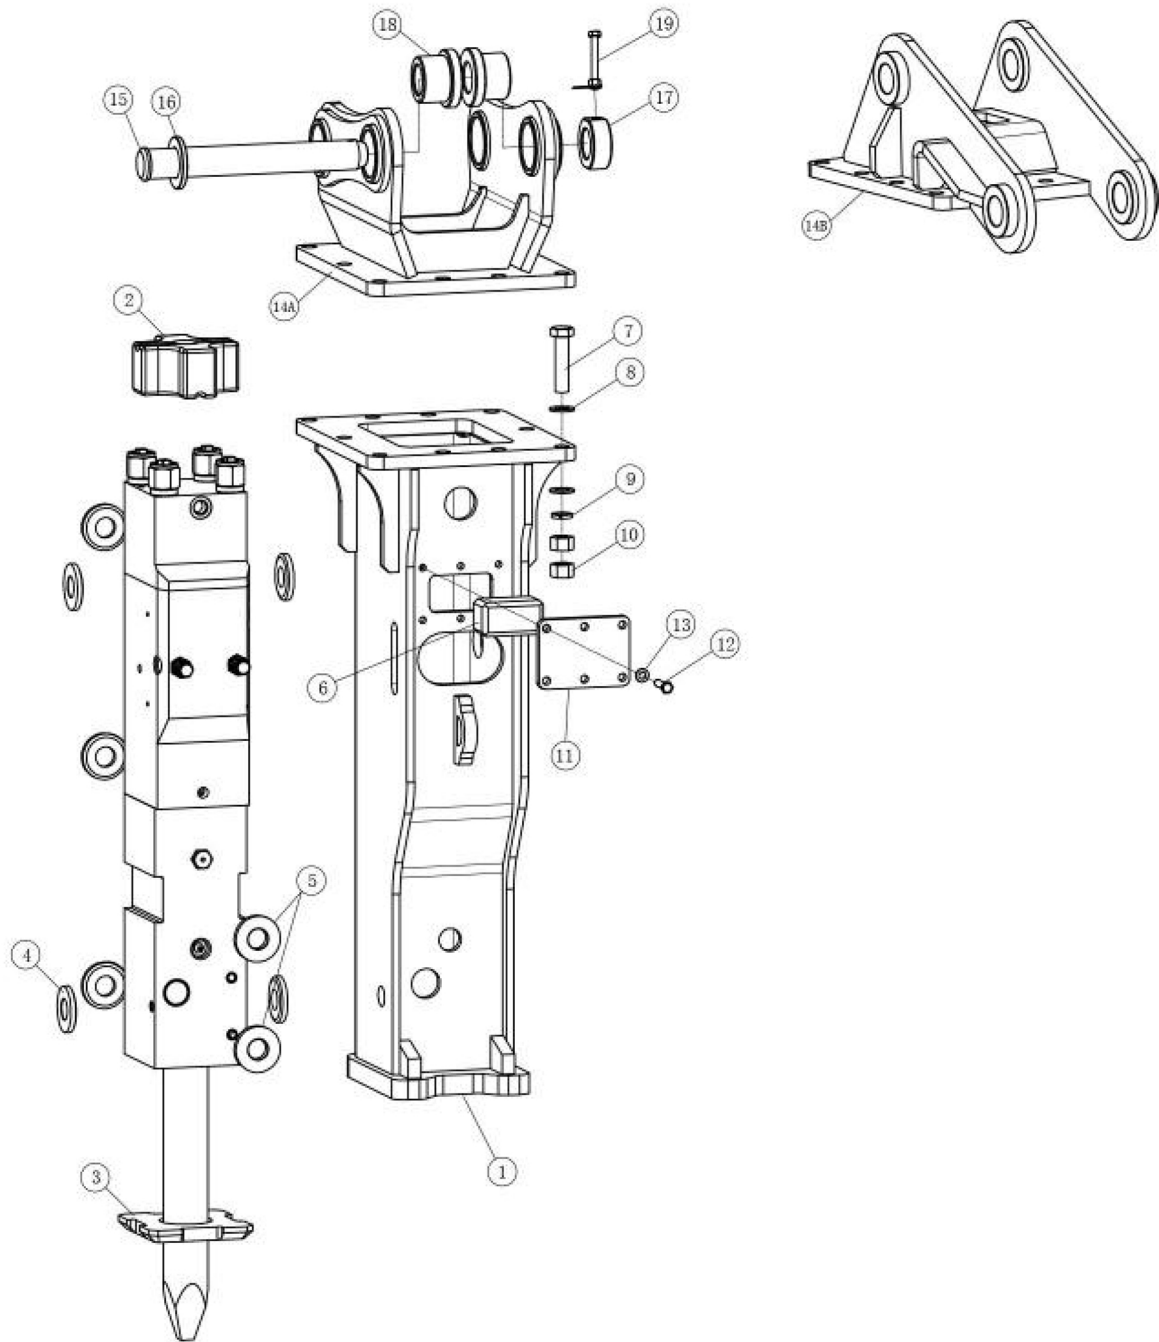

Catalogue de pièces

XRB68

101-1007

XRB68

NO.	PART NO.	PARTNAME	Q'TY
1	00400BH	Back Head	1
2	BHCVBF08	B/H Charging Valve	1
3	00400TBHN	Through Boit Hex. Nul	4
4	00400TBW	Through Boit Washer	4
5	00400TB	Through Boit	4
6	SAS239A	O Ring	3
7	SCG068	Gas Sea!	1
8	SCS068	Step Seal	2
9	00400SR-A	Sea! Retainer	1
10	00400P	Piston	1
11	SBG025	O Ring	1
12	SBG040	O Ring	1
13	00400VC	Valve Cap	1
14	00400V	Valve	1
15	00400VS	Valve Sleeve	1
16	SPBF08	Socket Plug	3
17	SBP018	O Ring	5
18	SABFF08	Screwed Adapter	2
19	ACBF08	Adapter Cap	2
20	ACVBF08-1	Air Check Valve	1
21	00400CY	Cylinder	1
22	SPBT04	Socket Plug	1
23	SCUP070	U-Packing	1
24	SCD070	Oust Sea!	1
25	00400FH-X1	Front Head	1
26	GNBT04	Grease Nipple	1
27	SP1680	Spring Pin	1
28	00400RP	Rod Pin	1
29	00400SP-X1	Stop Pin	2
30	SP1650	Spring Pin	2
31	00400RB-X1	Ring Bush	1
32	00400FC-X1	Front Caver	1
33A	00400T-M	Tool-M Type	1
338	00400T-V	Tool-VType	1
33C	00400T-H	Tool-H Type	1
33D	00400T-C	Tool-C Type	1
33E	00400T-B	Tool-B Type	1
101	00400S	Sea! Kit	1
102	00400V-AY	Valve Assy	1
104	00400TB-AY	Through Boit Assy	4
105	00400TLB-ST	Tool Box Assy	1
106	00400BH-AY	Back Head Assy	1
107	00400CY-AY	Cylinder Assy	1
108	00400FH-X1-AY	Front Head Assy	1

XRB68

101-1008

XRB68

NO.	PART NO.	PARTNAME	Q'TY
1	00400F-B20	Frame	1
2	00400CRD	Cross Damper	1
3	00400BLD	Below Damper	1
4	00400SDA	Side Damper A	7
5	00400SOB	Side Damper B	2
6	00400SDC	Side Damper C	1
7	HBM2085	Hex.Bolt	10
8	W20	Washer	20
9	SW20	Spring Washer	10
10	HNM20	Hex.Nut	20
11	00400CV	Cover Plate	1
12	HBM1030	Hex.Bolt	6
13	W10	Washer	6
14A	00400MC-B	Mount Cap	1
14B	00400MC-B-BH	Mount Cap	1
15	00400MP	Mount Pin	2
16	00400MPR	Mount Pin Ring	2
17	00400MPS	Mount Pin Stopper	2
18	00400MPB	Mount Pin Bush	4
19	HBWH-AY	Hex.Bolt WrthHoleAssy	2