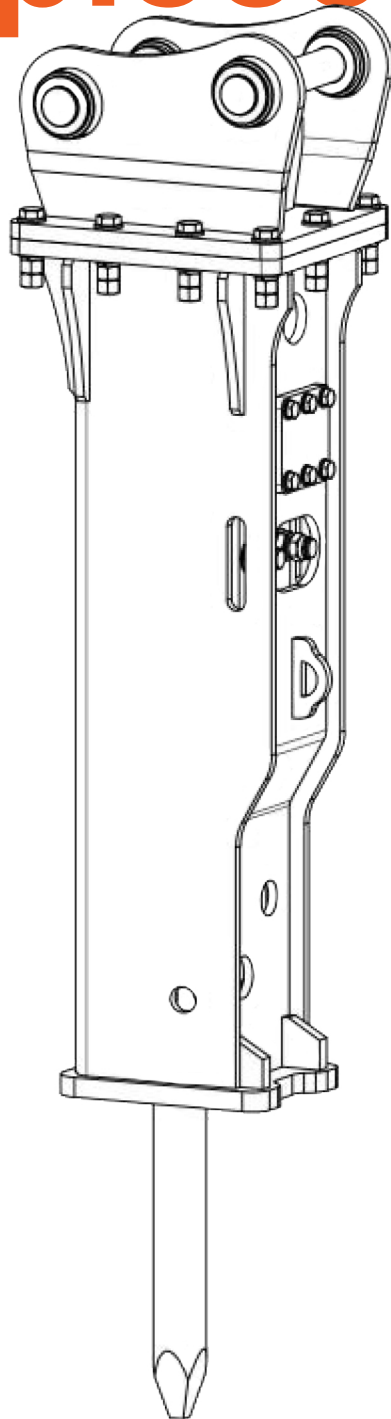

Catalogue de pièces

XRB68

101-1007

XRB68

NO.	PART NO.	PARTNAME	Q'TY
1	00400BH	Back Head	1
2	BHCVBF08	B/H Charging Valve	1
3	00400TBHN	Through Boit Hex. Nul	4
4	00400TBW	Through Boit Washer	4
5	00400TB	Through Boit	4
6	SAS239A	O Ring	3
7	SCG068	Gas Sea!	1
8	SCS068	Step Seal	2
9	00400SR-A	Sea! Retainer	1
10	00400P	Piston	1
11	SBG025	O Ring	1
12	SBG040	O Ring	1
13	00400VC	Valve Cap	1
14	00400V	Valve	1
15	00400VS	Valve Sleeve	1
16	SPBF08	Socket Plug	3
17	SBP018	O Ring	5
18	SABFF08	Screwed Adapter	2
19	ACBF08	Adapter Cap	2
20	ACVBF08-1	Air Check Valve	1
21	00400CY	Cylinder	1
22	SPBT04	Socket Plug	1
23	SCUP070	U-Packing	1
24	SCD070	Oust Sea!	1
25	00400FH-X1	Front Head	1
26	GNBT04	Grease Nipple	1
27	SP1680	Spring Pin	1
28	00400RP	Rod Pin	1
29	00400SP-X1	Stop Pin	2
30	SP1650	Spring Pin	2
31	00400RB-X1	Ring Bush	1
32	00400FC-X1	Front Caver	1
33A	00400T-M	Tool-M Type	1
338	00400T-V	Tool-VType	1
33C	00400T-H	Tool-H Type	1
33D	00400T-C	Tool-C Type	1
33E	00400T-B	Tool-B Type	1
101	00400S	Sea! Kit	1
102	00400V-AY	Valve Assy	1
104	00400TB-AY	Through Boit Assy	4
105	00400TLB-ST	Tool Box Assy	1
106	00400BH-AY	Back Head Assy	1
107	00400CY-AY	Cylinder Assy	1
108	00400FH-X1-AY	Front Head Assy	1

XRB68

101-1008

XRB68

NO.	PART NO.	PARTNAME	Q'TY
1	00400F-B20	Frame	1
2	00400CRD	Cross Damper	1
3	00400BLD	Below Damper	1
4	00400SDA	Side Damper A	7
5	00400SOB	Side Damper B	2
6	00400SDC	Side Damper C	1
7	HBM2085	Hex.Bolt	10
8	W20	Washer	20
9	SW20	Spring Washer	10
10	HNM20	Hex.Nut	20
11	00400CV	Cover Plate	1
12	HBM1030	Hex.Bolt	6
13	W10	Washer	6
14A	00400MC-B	Mount Cap	1
14B	00400MC-B-BH	Mount Cap	1
15	00400MP	Mount Pin	2
16	00400MPR	Mount Pin Ring	2
17	00400MPS	Mount Pin Stopper	2
18	00400MPB	Mount Pin Bush	4
19	HBWH-AY	Hex.Bolt WrthHoleAssy	2