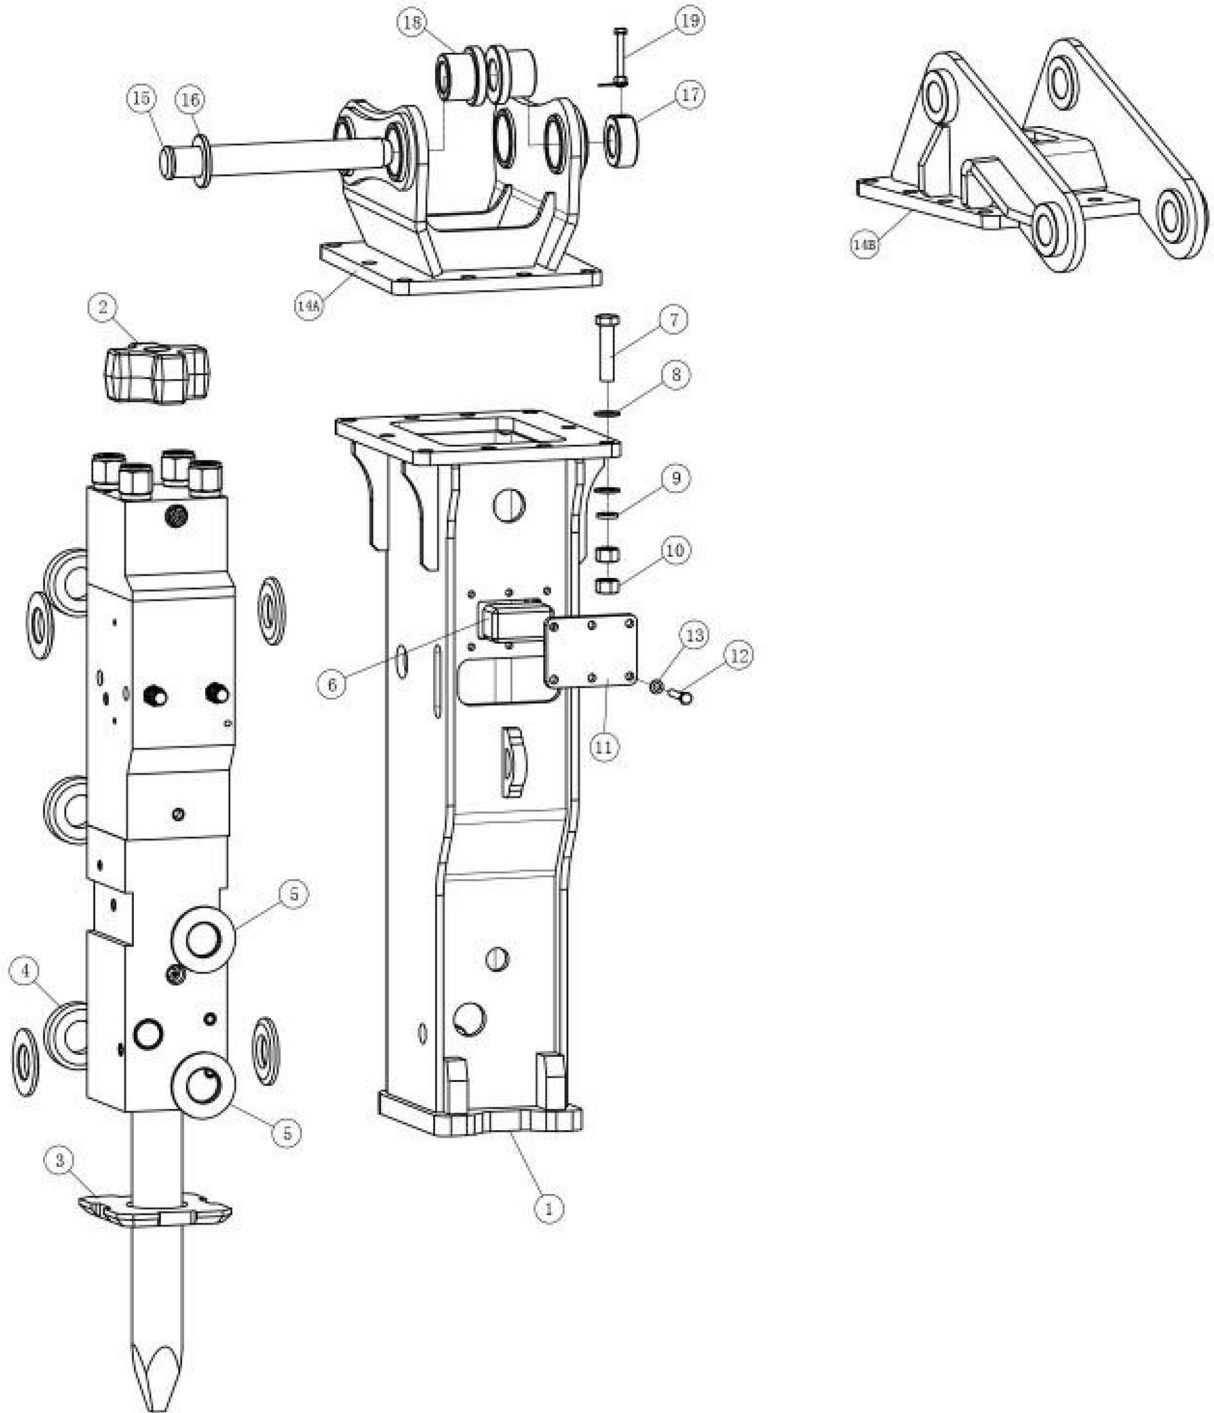

# Catalogue de pièces

# XRB75

NO.	PART NO.	PART NAME	Q'TY
1	00430BH	Back Head	1
2	00435KP	Knock Pin	2
3	BHCVBF08	B/H Charging Valve	1
4	00430TBHN	Through Boit Hex. Nut	4
5	00430TBW	Through Boit Washer	4
6	00435TB	Through Boit	4
7	SCG068	Gas Seal	1
8	SAS239A	O Ring	3
9	SCS068	Step Seal	2
10	00400SR-A	Seal Retainer	1
11	SBG025	O Ring	1
12	SBP042	O Ring	1
13	00430VC	Valve Cap	1
14	00430V	Valve	1
15	00430VS	Valve Sleeve	1
16	SPBF0B	Socket Plug	3
17	SAP018	O Ring	5
18	ACVBF08-1	Air Check Valve	1
19	SABFF08	Screwed Adapter	2
20	ACBF08	Adapter Cap	2
21	GNBT04	Grease Nipple	1
22	00430CY	Cylinder	1
23	00430P	Piston	1
24	SPBT04	Socket Plug	1
25	SCUP070	U-Packing	1
26	SCD070	Oust Seal	1
27	00430FH-X1	Front Head	1
28	SP1680	Spring Pin	1
29	00430RP	Rod Pin	1
30	00430SP	Stop Pin	2
31	SP1640	Spring Pin	2
32	00430RB-X1	Ring Bush	1
33	00430FC-X1	Front Cover	1
34A	00430T-M	Tool-M Type	1
34B	00430T-V	Tool-V Type	1
34C	00430T-H	Tool-H Type	1
34D	00430T-C	Tool-C Type	1
34E	00430T-B	Tool-B Type	1
101	00430S	Seal Kit	1
102	00430V-AY	Valve Assy	1
104	00435TB-AY	Through Boit Assy	4
105	00430TLB-ST	Tool Box Assy	1
106	00430BH-AY	Back Head Assy	1
107	00430CY-AY	Cylinder Assy	1
108	00430FH-X1-AY	Front Head Assy	1

# XRB75

101-1010

# XRB75

NO.	PART NO.	PARTNAME	Q'TY
1	00430F-B20	Frame	1
2	00430CRD	Cross Damper	1
3	00430BLD	Below Damper	1
4	00430SDA	Side Damper A	7
5	00430SOB	Side Damper B	2
6	00430SDC	Side Damper C	1
7	HBM2085	Hex.Bolt	10
8	W20	Washer	20
9	SW20	Spring Washer	10
10	HNM20	Hex.Nut	20
11	00430CV	Cover Plate	1
12	HBM1030	Hex.Bolt	6
13	W10	Washer	6
14A	00430MC-B	Mount Cap	1
14B	00430MC-B-BH	Mount Cap	1
15	00430MP	Mount Pin	2
16	00430MPR	Mount Pin Ring	2
17	00430MPS	Mount Pin Stopper	2
18	00430MPB	Mount Pin Bush	4
19	HBWH-AY	Hex.Bolt Wrth Hole Y	2