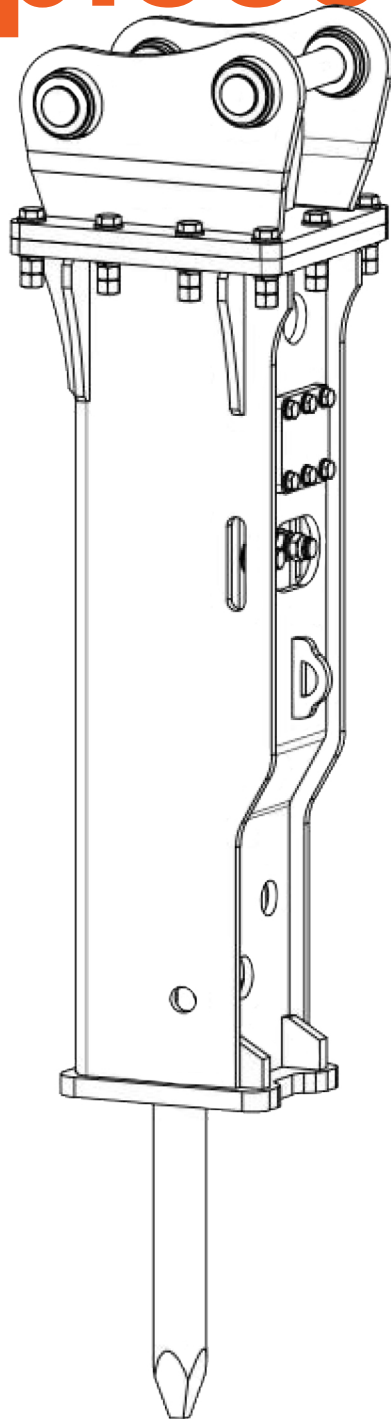

# Catalogue de pièces

# XRB75

NO.	PART NO.	PART NAME	Q'TY
1	00430BH	Back Head	1
2	00435KP	Knock Pin	2
3	BHCVBF08	B/H Charging Valve	1
4	00430TBHN	Through Boit Hex. Nut	4
5	00430TBW	Through Boit Washer	4
6	00435TB	Through Boit	4
7	SCG068	Gas Seal	1
8	SAS239A	O Ring	3
9	SCS068	Step Seal	2
10	00400SR-A	Seal Retainer	1
11	SBG025	O Ring	1
12	SBP042	O Ring	1
13	00430VC	Valve Cap	1
14	00430V	Valve	1
15	00430VS	Valve Sleeve	1
16	SPBF0B	Socket Plug	3
17	SAP018	O Ring	5
18	ACVBF08-1	Air Check Valve	1
19	SABFF08	Screwed Adapter	2
20	ACBF08	Adapter Cap	2
21	GNBT04	Grease Nipple	1
22	00430CY	Cylinder	1
23	00430P	Piston	1
24	SPBT04	Socket Plug	1
25	SCUP070	U-Packing	1
26	SCD070	Oust Seal	1
27	00430FH-X1	Front Head	1
28	SP1680	Spring Pin	1
29	00430RP	Rod Pin	1
30	00430SP	Stop Pin	2
31	SP1640	Spring Pin	2
32	00430RB-X1	Ring Bush	1
33	00430FC-X1	Front Cover	1
34A	00430T-M	Tool-M Type	1
34B	00430T-V	Tool-V Type	1
34C	00430T-H	Tool-H Type	1
34D	00430T-C	Tool-C Type	1
34E	00430T-B	Tool-B Type	1
101	00430S	Seal Kit	1
102	00430V-AY	Valve Assy	1
104	00435TB-AY	Through Boit Assy	4
105	00430TLB-ST	Tool Box Assy	1
106	00430BH-AY	Back Head Assy	1
107	00430CY-AY	Cylinder Assy	1
108	00430FH-X1-AY	Front Head Assy	1

# XRB75

NO.	PART NO.	PARTNAME	Q'TY
1	00430F-B20	Frame	1
2	00430CRD	Cross Damper	1
3	00430BLD	Below Damper	1
4	00430SDA	Side Damper A	7
5	00430SOB	Side Damper B	2
6	00430SDC	Side Damper C	1
7	HBM2085	Hex.Bolt	10
8	W20	Washer	20
9	SW20	Spring Washer	10
10	HNM20	Hex.Nut	20
11	00430CV	Cover Plate	1
12	HBM1030	Hex.Bolt	6
13	W10	Washer	6
14A	00430MC-B	Mount Cap	1
14B	00430MC-B-BH	Mount Cap	1
15	00430MP	Mount Pin	2
16	00430MPR	Mount Pin Ring	2
17	00430MPS	Mount Pin Stopper	2
18	00430MPB	Mount Pin Bush	4
19	HBWH-AY	Hex.Bolt Wrth Hole Y	2